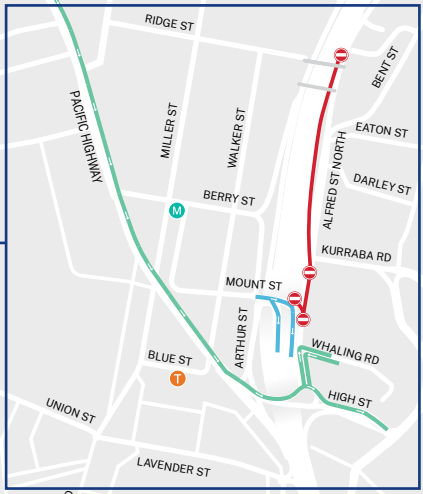

Use Pacific Highway exit at Artarmon if coming from Lane Cove Tunnel or Epping Road

**Key**

-  Alfred Street off ramp closure
-  Access to North Sydney and Kirribilli from Pacific Highway
-  Mount Street on ramps open

**Alternative access route**