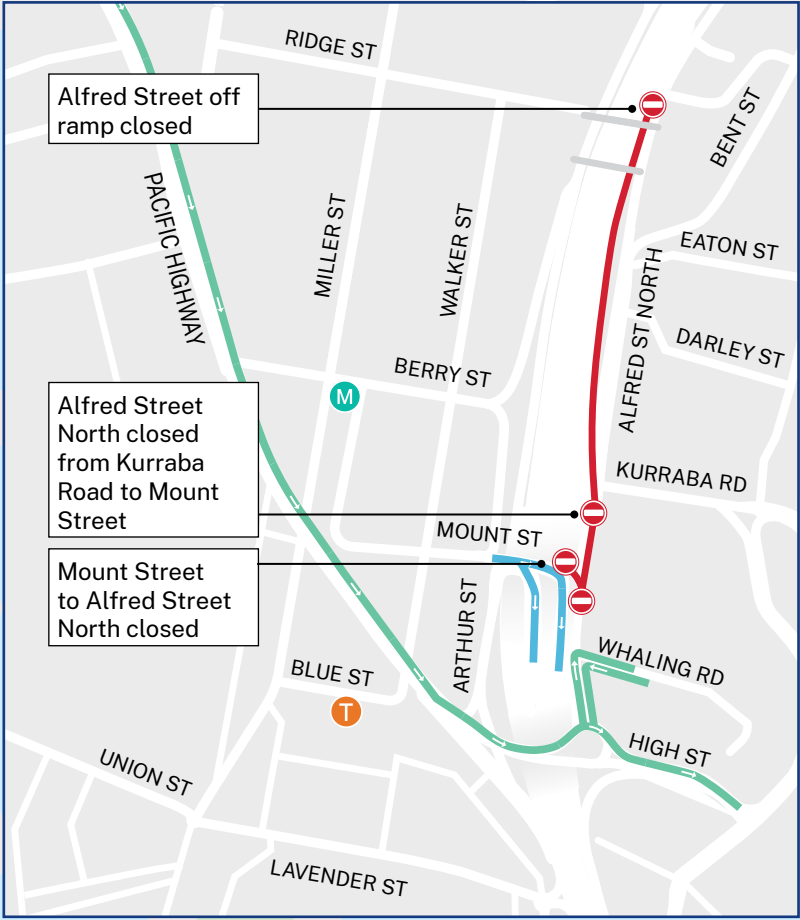

Use Pacific Highway exit at Artarmon if coming from Lane Cove Tunnel or Epping Road

**Key**

-  Alfred Street off ramp closure
-  Access to North Sydney and Kirribilli from Pacific Highway
-  Mount Street on ramps open

**Alternative access route**