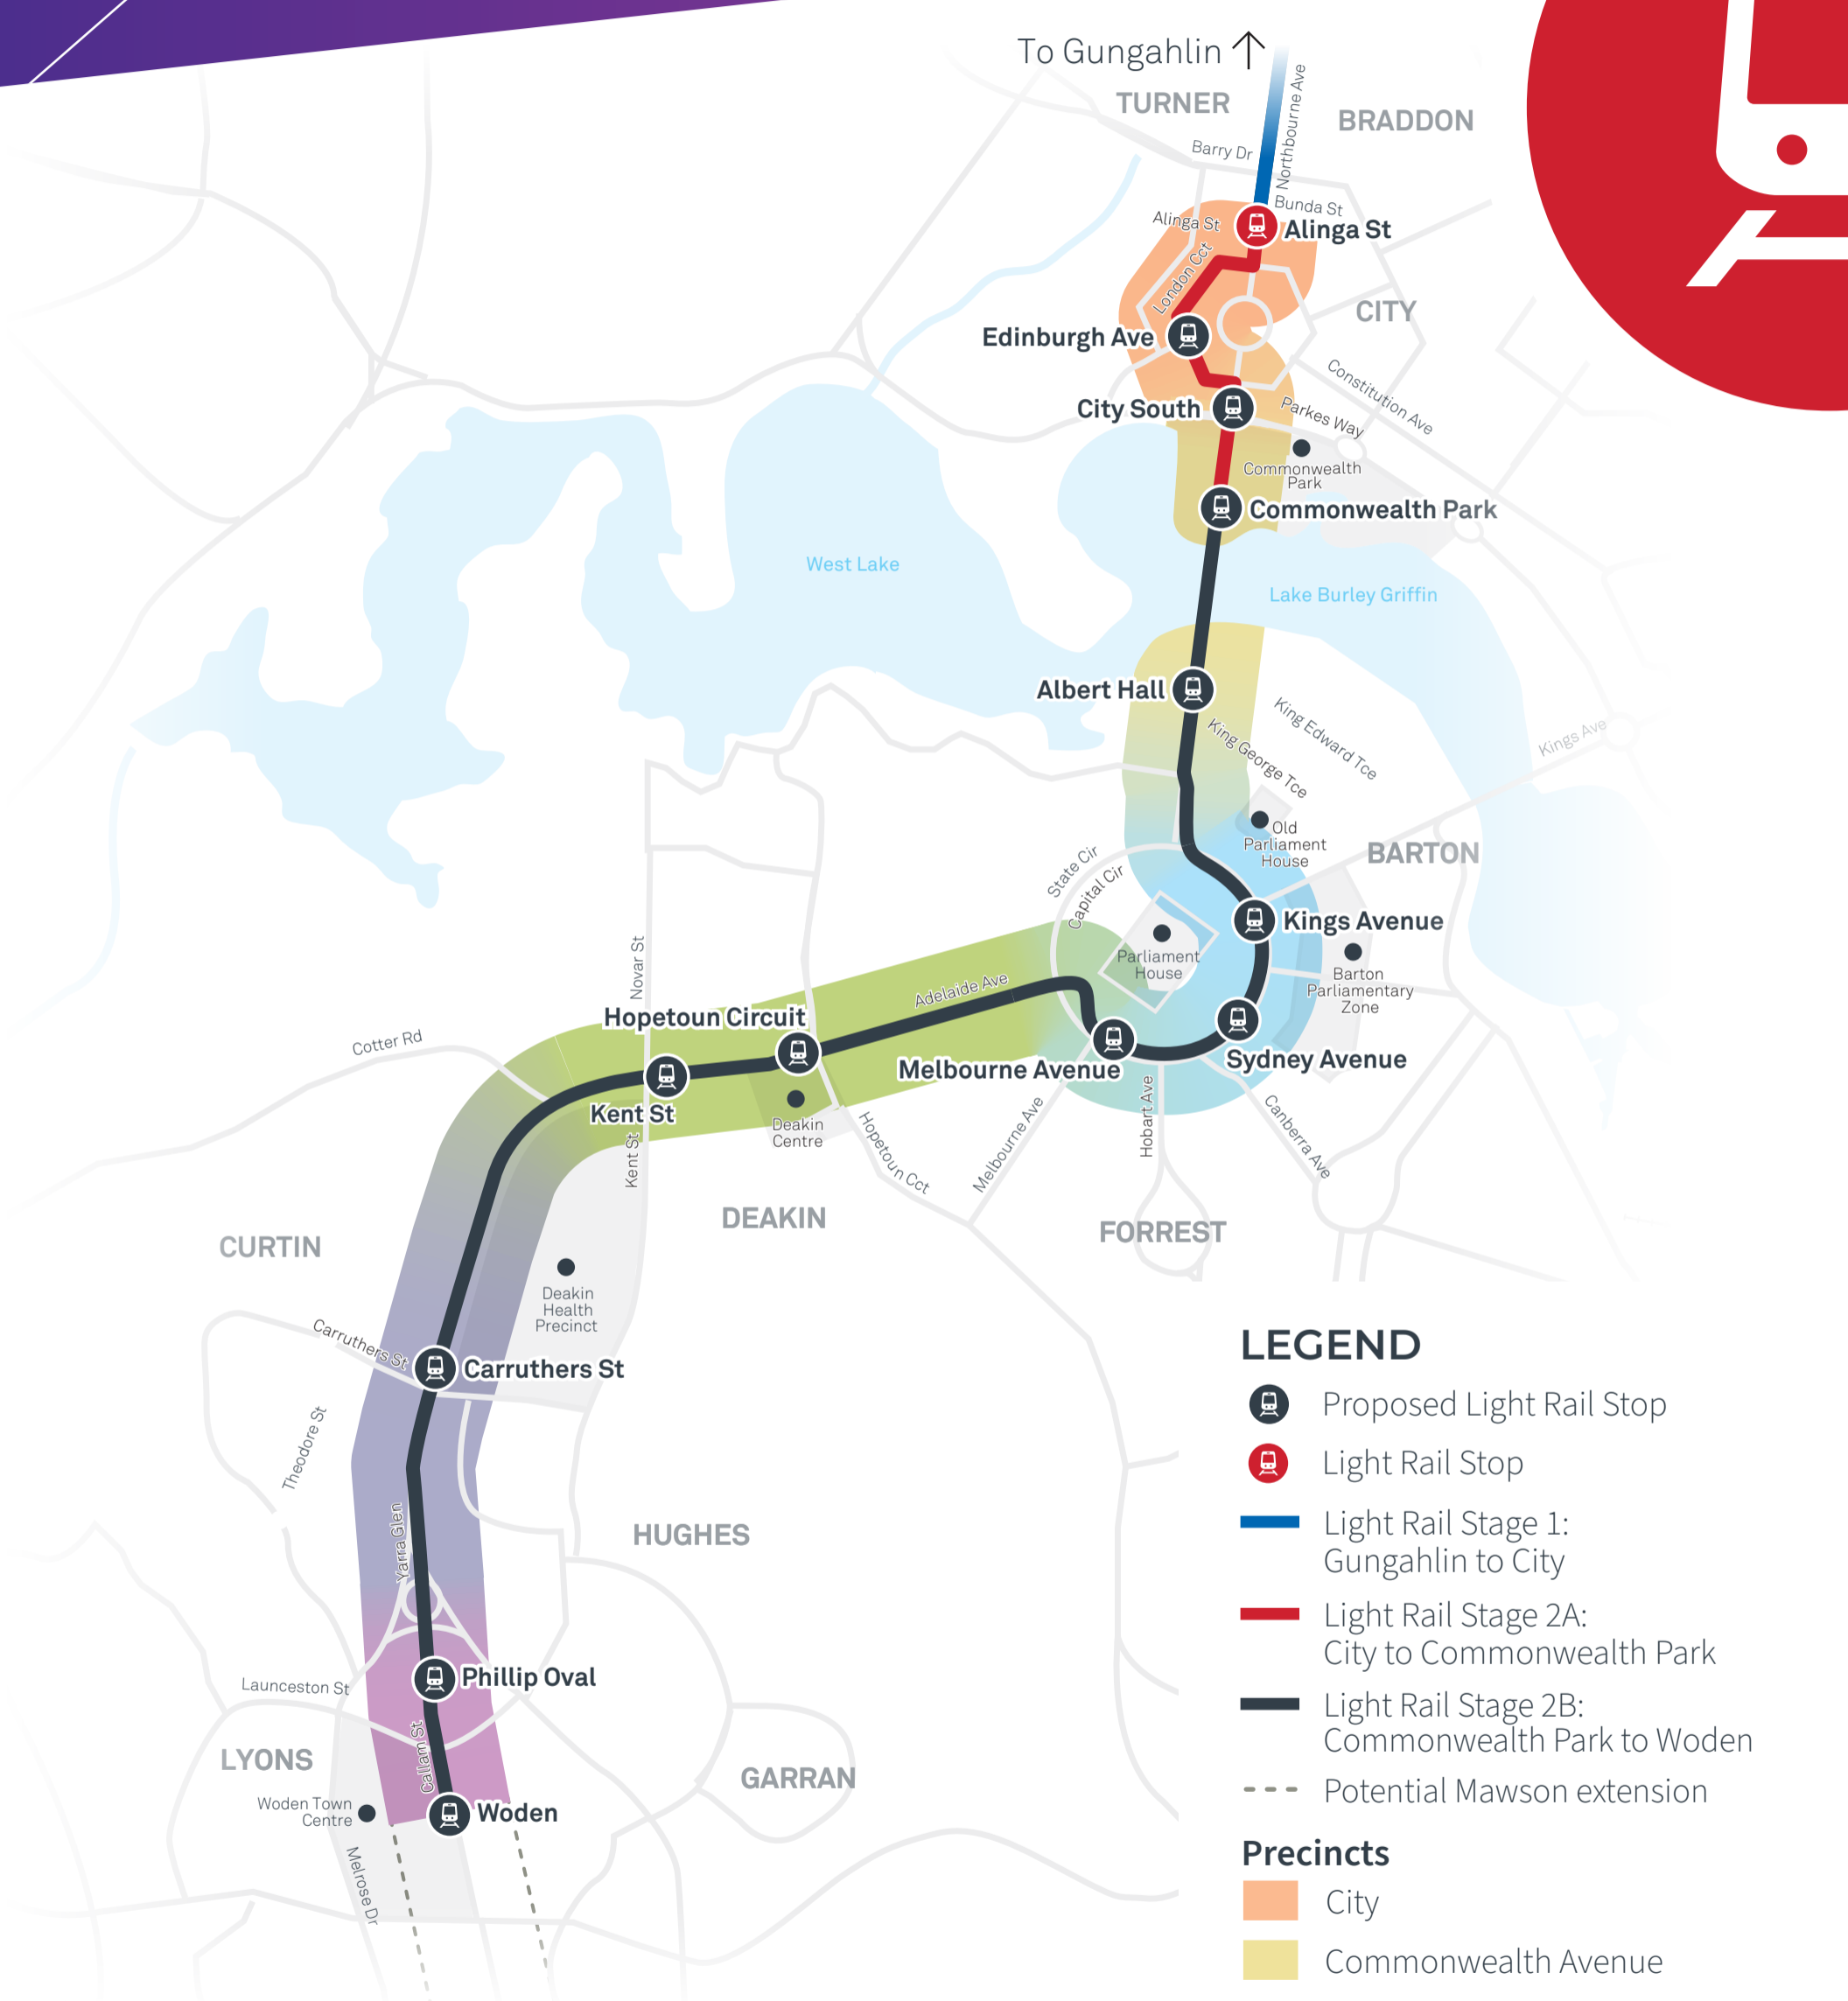

LIGHT RAIL STAGE 2 PRECINCT MAP

LEGEND

-  Proposed Light Rail Stop
-  Light Rail Stop
-  Light Rail Stage 1: Gungahlin to City
-  Light Rail Stage 2A: City to Commonwealth Park
-  Light Rail Stage 2B: Commonwealth Park to Woden
-  Potential Mawson extension

Precincts

-  City
-  Commonwealth Avenue
-  Parliamentary Zone
-  Inner South
-  Yarra Glen
-  Woden