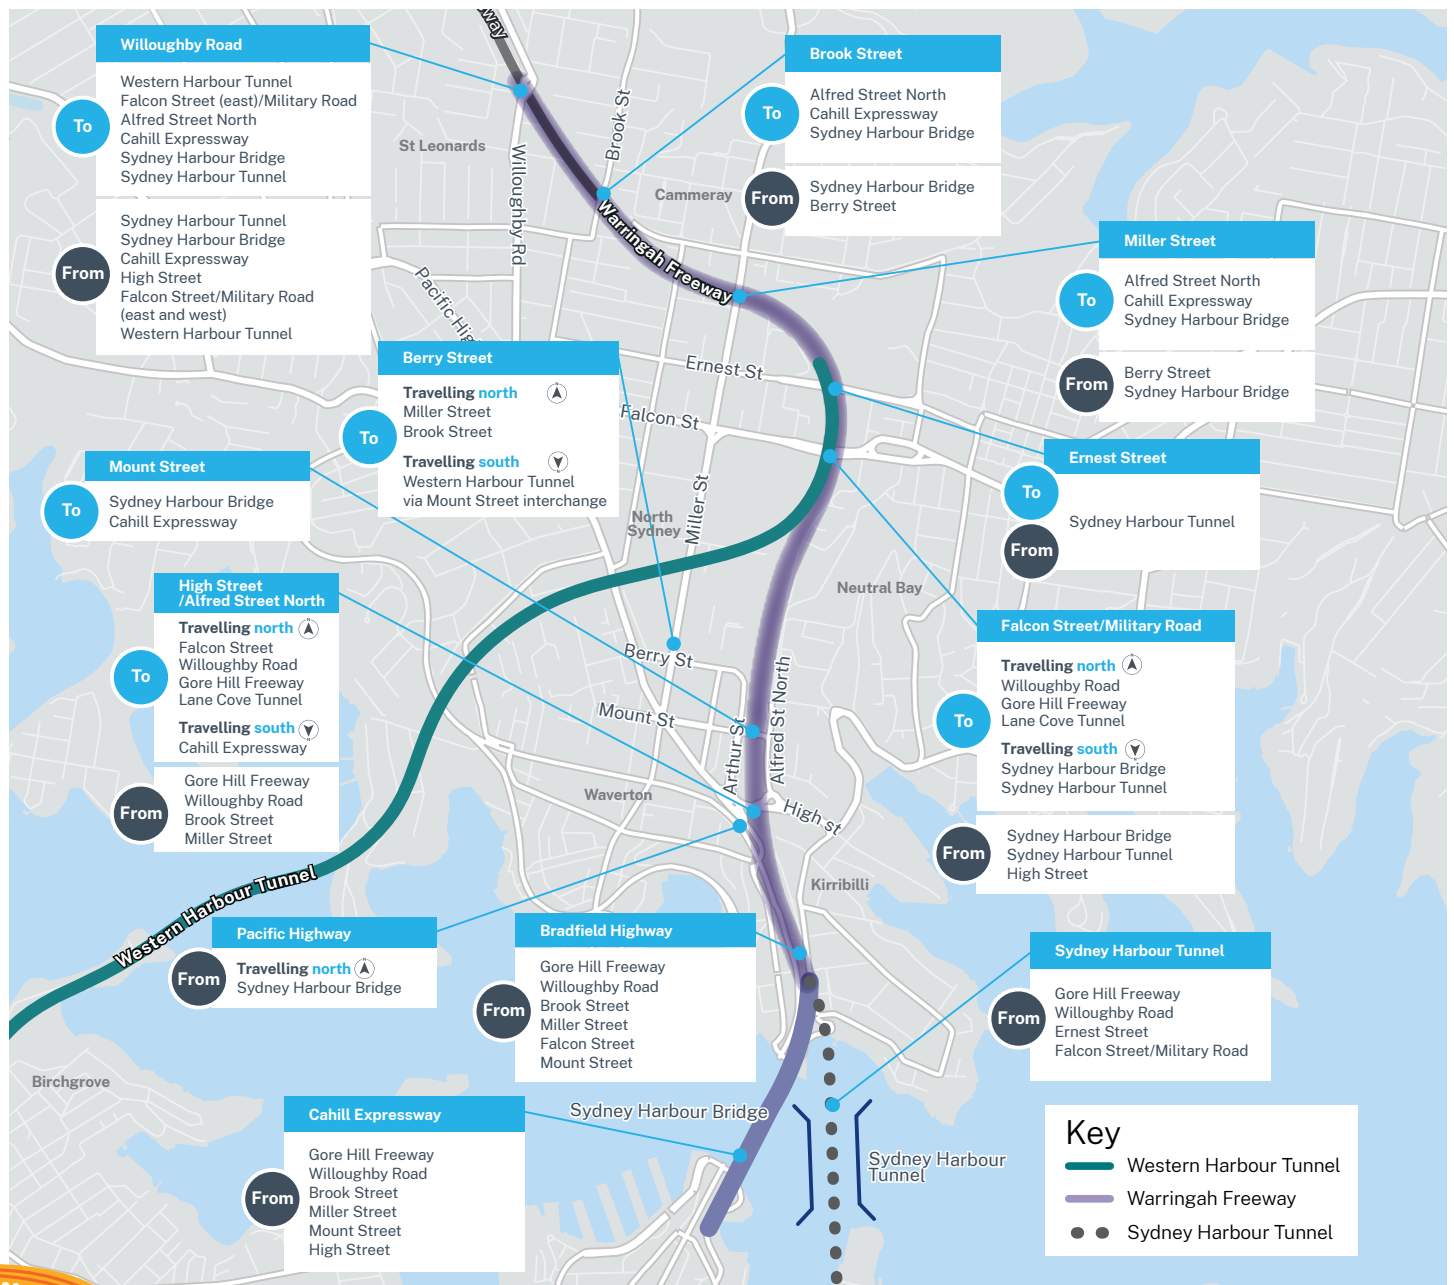

How to use the new Warringah Freeway

Warringah Freeway Upgrade

We are simplifying the Warringah Freeway, making it safer and easier to use, and more efficient and reliable for the benefit of all road users, including public transport users. The map below shows the access points on and off the new Warringah Freeway once upgrades are complete.

Transport for NSW acknowledges the Cammeraygal people of the Eora Nation as the Traditional Custodians of the lands on which we work and pays respect to Elders past and present.