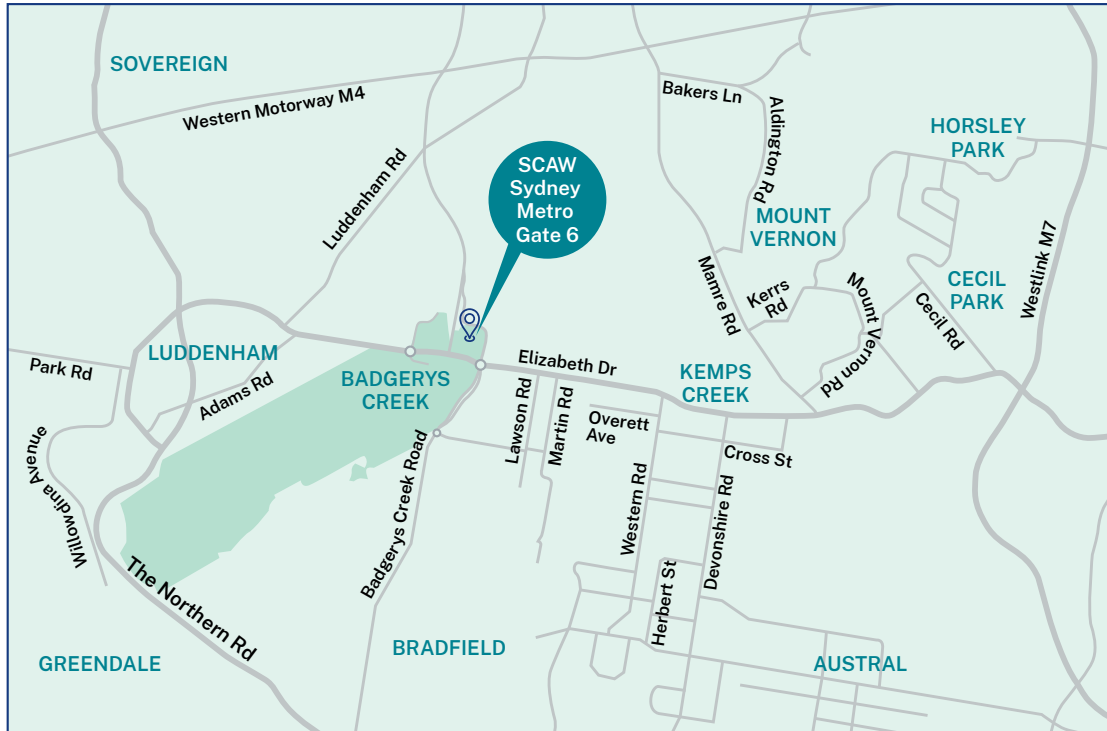

Sydney Metro – Western Sydney Airport

# Please join us for a free Community Day

Sunday 7 July 2024

10am to 2pm

Food

Activities

Tours

Learn about the Sydney Metro – Western Sydney Airport project and hear from our staff!

SCAW Compound, Gate 6, 1793 Elizabeth Drive, Badgerys Creek. Spaces are limited. Register now

## Directions to Sydney Metro event

**If travelling from Luddenham,** access to site is on the left-hand side from the second roundabout, opposite Badgerys Creek Road.

**If travelling from Kemps Creek,** access to site is on the right-hand side from the first roundabout, opposite Badgerys Creek Road.