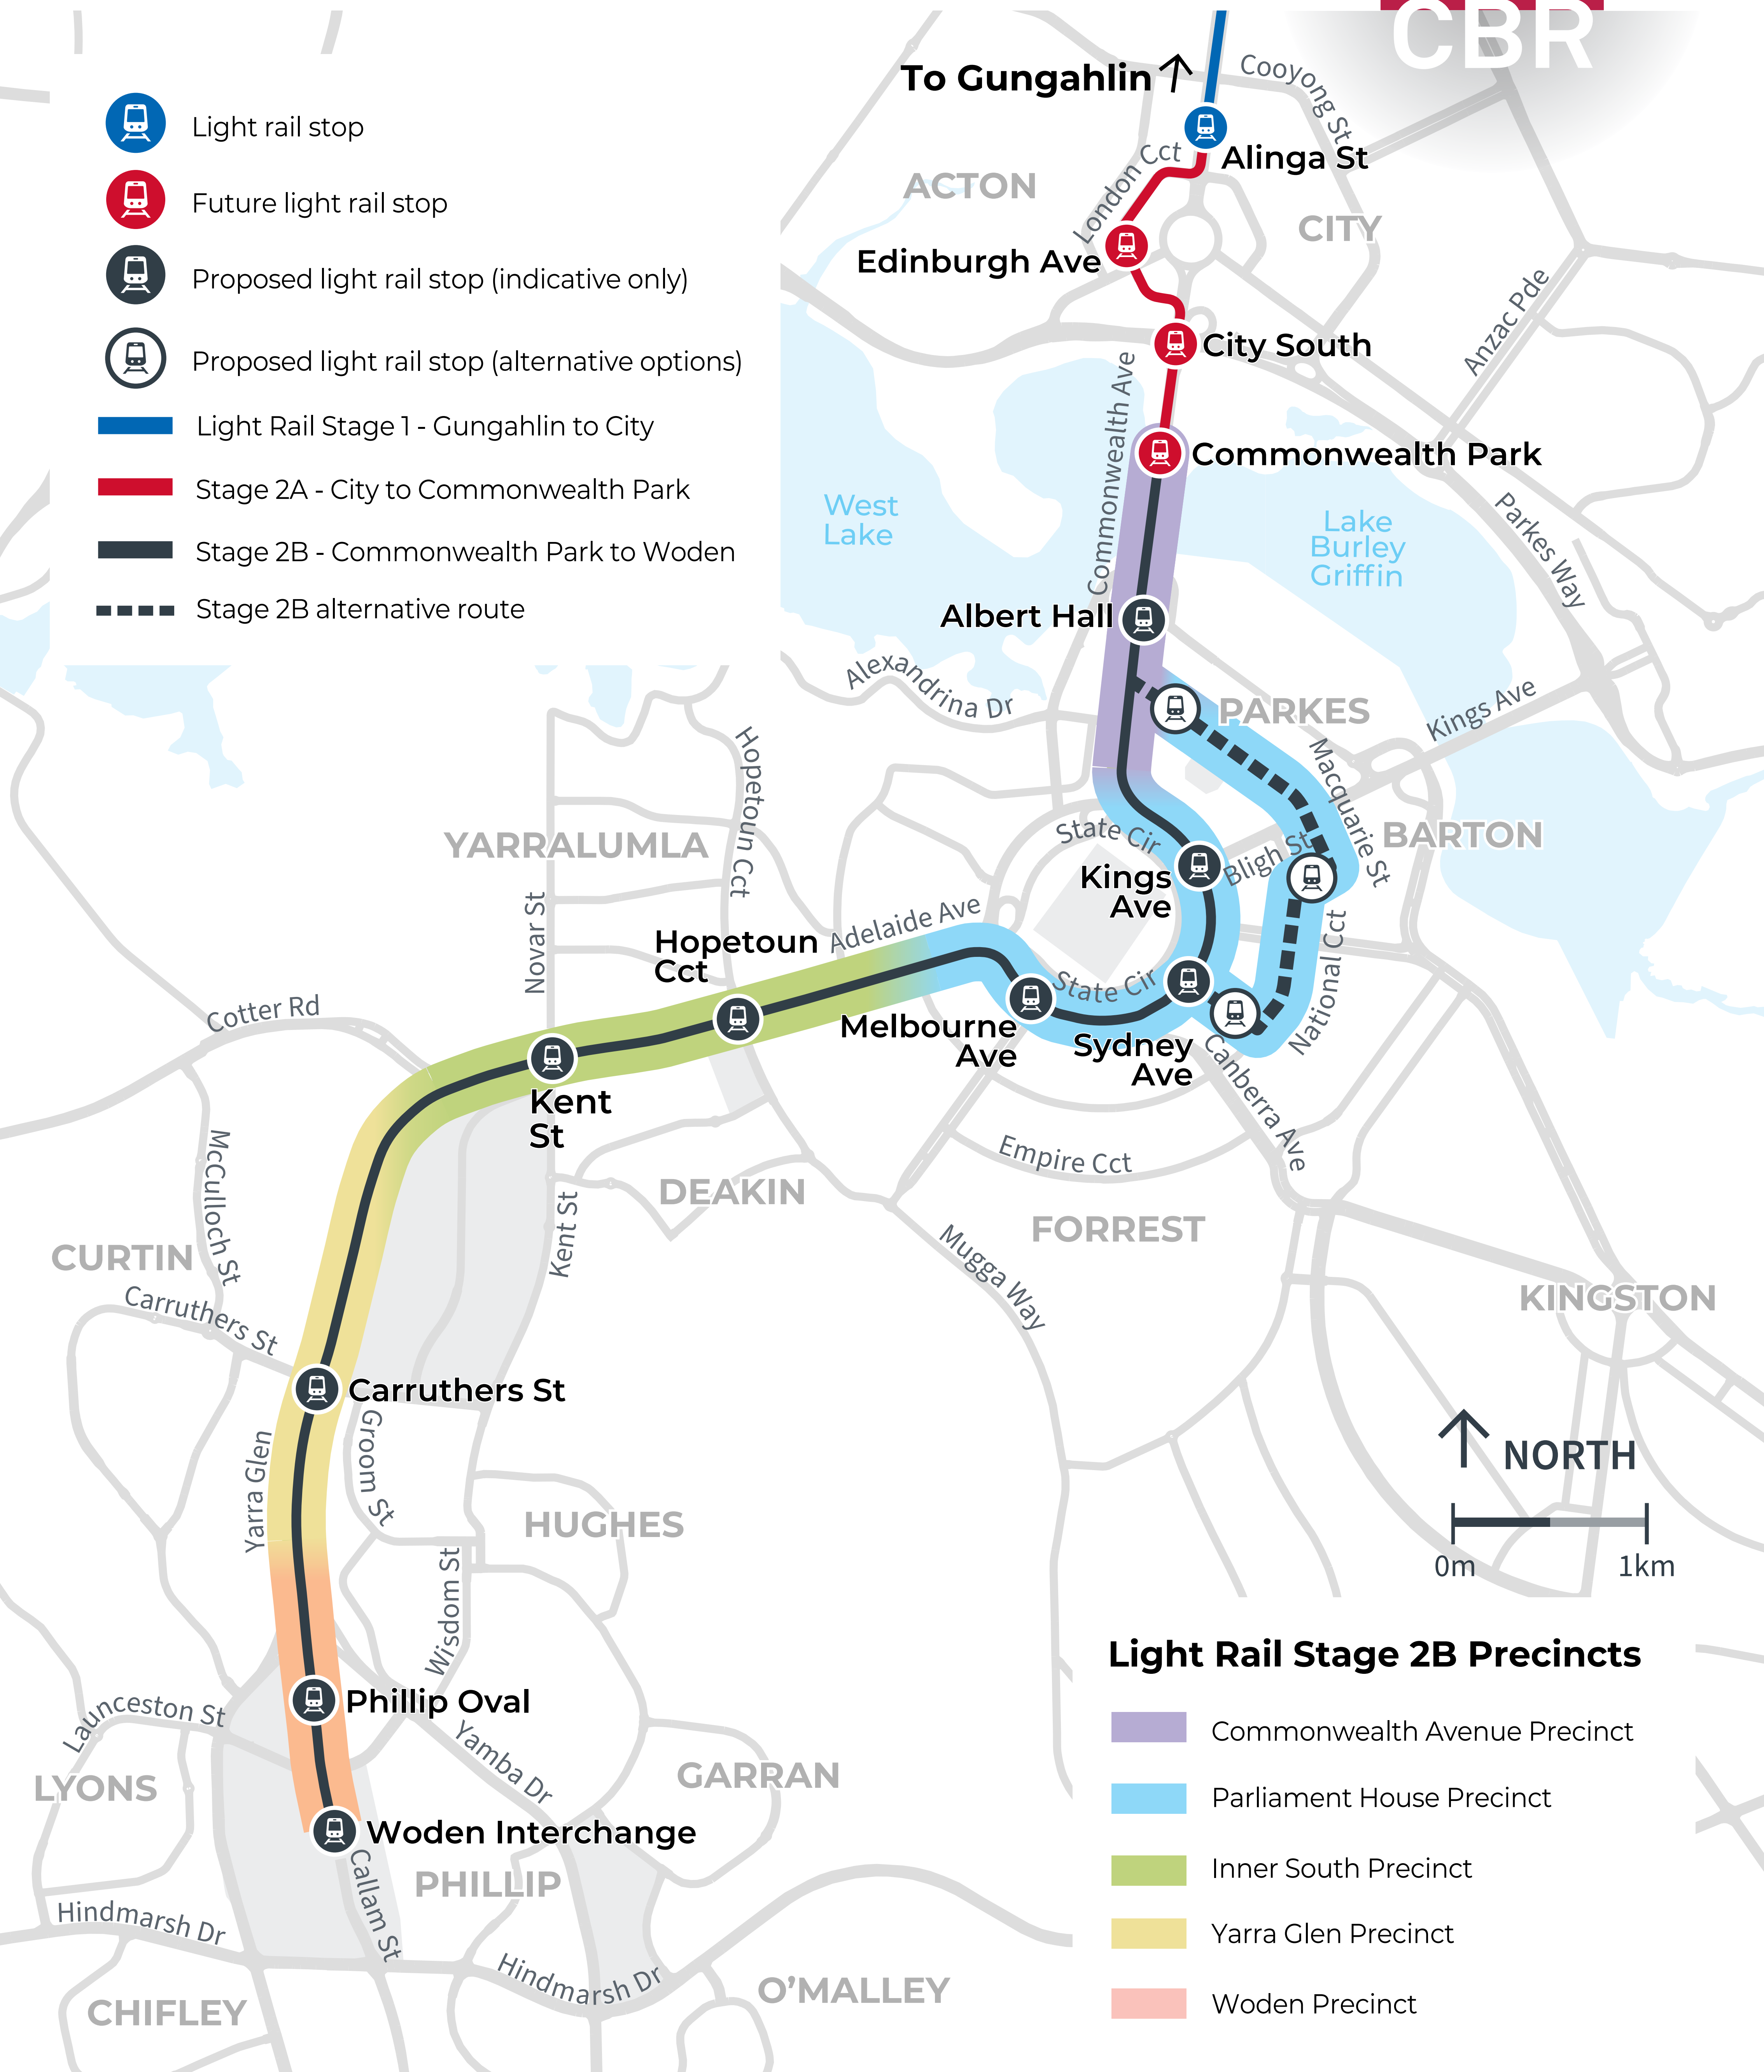

Light Rail Stage 2 Precinct Map

**BUILT
FOR
CBR**

- Light rail stop
- Future light rail stop
- Proposed light rail stop (indicative only)
- Proposed light rail stop (alternative options)
- Light Rail Stage 1 - Gungahlin to City
- Stage 2A - City to Commonwealth Park
- Stage 2B - Commonwealth Park to Woden
- Stage 2B alternative route

Light Rail Stage 2B Precincts

- Commonwealth Avenue Precinct
- Parliament House Precinct
- Inner South Precinct
- Yarra Glen Precinct
- Woden Precinct